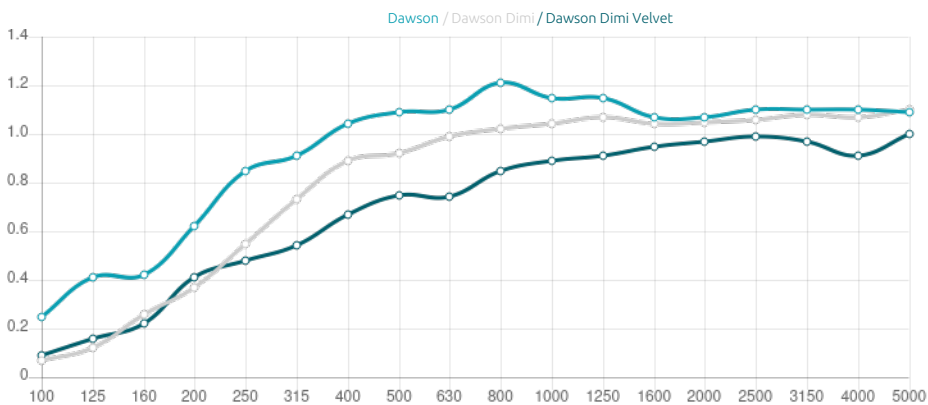

Performance

Features

Type: Absorber

Absorption Range: 125 Hz to 8000 Hz

Acoustic Class: A | (aw) = 1,0

Available Fire Rate:
FG | Furniture Grade

- Materials:
- Acoustic fabric
 - Marine grade plywood structural frame
 - Calibrated cell acoustic foam

Six M6 Screw Thread receiver included on each panel.

Dimensions:

- FG - SF | 595x595x88mm | 1.2 Kg
- FG - WF | 595x595x88mm | 1.25 Kg

Technical Information

Dawson Absorber was designed to control noise, sound reflections and excessive reverberation, in a decorative manner. Manufactured with premium materials and carefully wrapped with acoustic fabric, this product has an outstanding performance from mid to high frequencies.