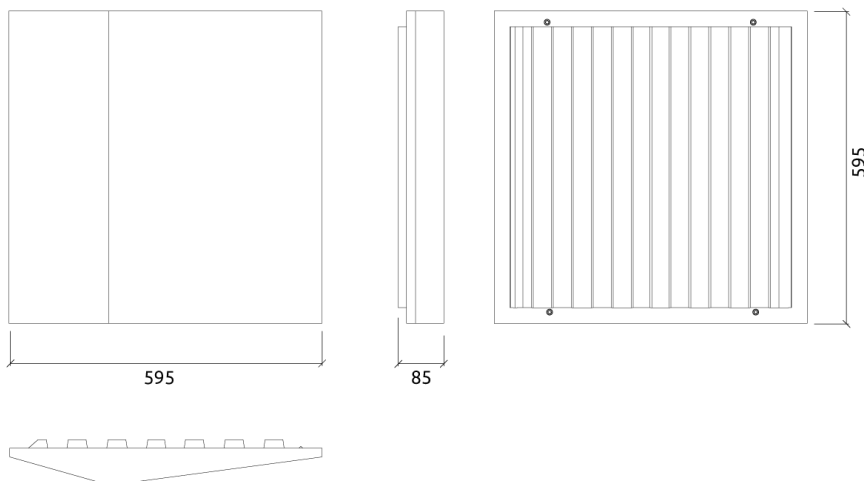

Six M6 Screw Thread receiver included on each panel.

Dimensions:

- FG - SF | 595x595x88mm | 1.2 Kg
- FG - WF | 595x595x88mm | 1.25 Kg

Technical Information

Dawson Absorber was designed to control noise, sound reflections and excessive reverberation, in a decorative manner. Manufactured with premium materials and carefully wrapped with acoustic fabric, this product has an outstanding performance from mid to high frequencies.

Using a patented technique, the rear crenellated surface of the panel was designed to optimise performance by increasing surface area, reduce raw material waste and improve shipping, reducing packaging size and increasing the products resistance. Available in standard market furniture grade fire rate, appropriate for home use applications, compliant with all domestic level fire grades; and Fire Rate + fire resistance, compliant with entry-level fire resistance, certified under specific European and American regulations. Available in 7 standard colours, plus customised colours on demand.